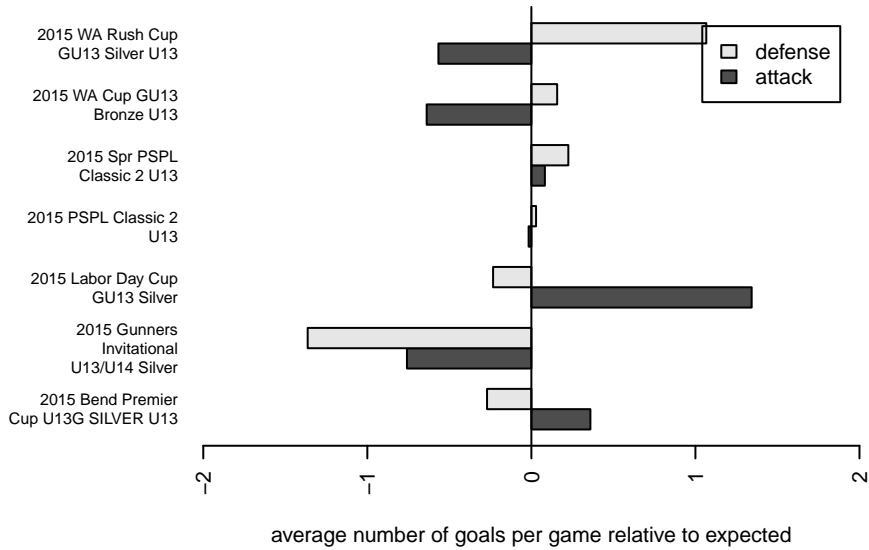

Performance relative to 13 month average