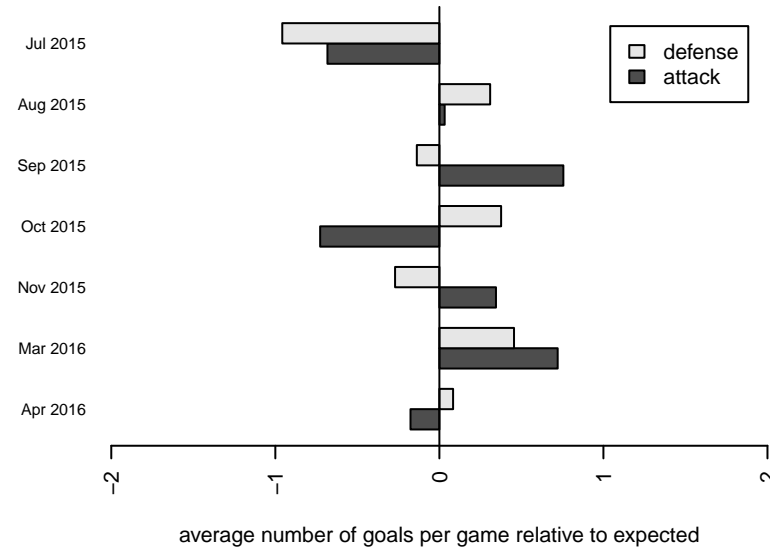

Performance relative to 13 month average