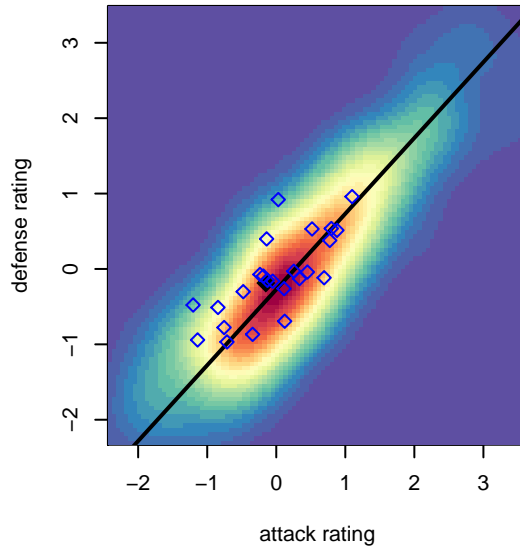

**attack and defense rating
relative to others at age
and all opponents in last 13 months**