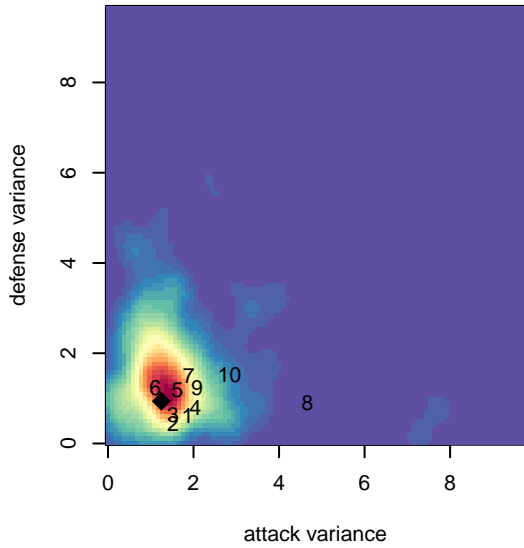

ISC Gunners B G02

Issaquah SC
 Issaquah, WA
 G02 total strength=752
 attack=0.86 defense=0.83
 fall league = PSPL Classic 2 U13
 spr league = Spr PSPL Classic 2 U13

alt names used:
 ISC GUNNERS FC ISC GUNNERS G02 B (WA
 ISC GUNNERS FC ISC GUNNERS G02 B (WA
 ISC GUNNERS FCISC GUNNERS G02 B
 ISC Gunners G02 B
 ISC Gunners G02B
 ISC Gunners G02 B
 ISC GUNNERS FC ISC GUNNERS G02 B (WA

ISC Gunners B G02
 Dots are actual minus expected GF (blue circles) and GA (red triangles).
 Blue line is smoothed change in attack strength. Red is smoothed change in defense strength.

**attack and defense variance (black dot)
relative to other teams
and top 10 in region**