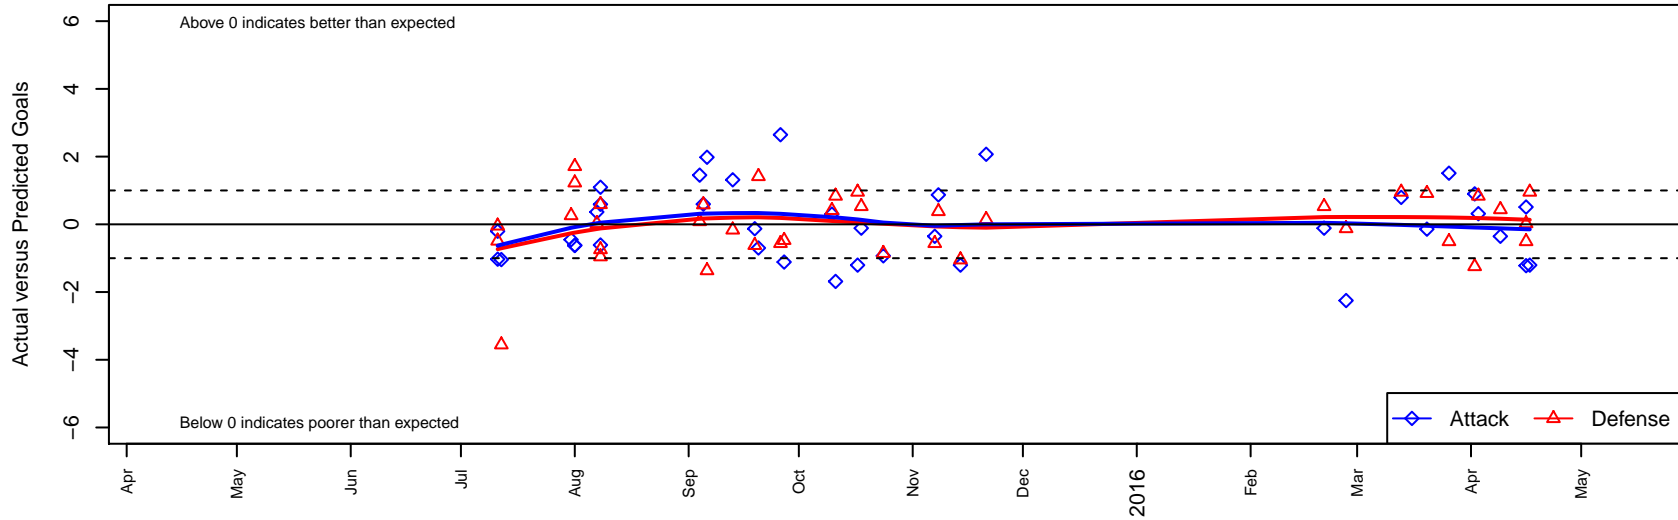

ISC Gunners B G02

Issaquah SC
 Issaquah, WA
 G02 total strength=752
 attack=0.86 defense=0.83
 fall league = PSPL Classic 2 U13
 spr league = Spr PSPL Classic 2 U13

alt names used:
 ISC GUNNERS FC ISC GUNNERS G02 B (WA
 ISC GUNNERS FC ISC GUNNERS G02 B (WA
 ISC GUNNERS FCISC GUNNERS G02 B
 ISC Gunners G02 B
 ISC Gunners G02B
 ISC Gunners G02 B
 ISC GUNNERS FC ISC GUNNERS G02 B (WA

Venues played:
 2015 Gunners Invitational U13/U14 Silver
 2015 WA Rush Cup GU13 Silver U13
 2015 Bend Premier Cup U13G SILVER U13
 2015 Labor Day Cup GU13 Silver
 2015 PSPL Classic 2 U13
 2015 Spr PSPL Classic 2 U13
 2015 WA Cup GU13 Bronze U13

ISC Gunners B G02
 Dots are actual minus expected GF (blue circles) and GA (red triangles).
 Blue line is smoothed change in attack strength. Red is smoothed change in defense strength.

**attack and defense variance (black dot)
relative to other teams
and top 10 in region**