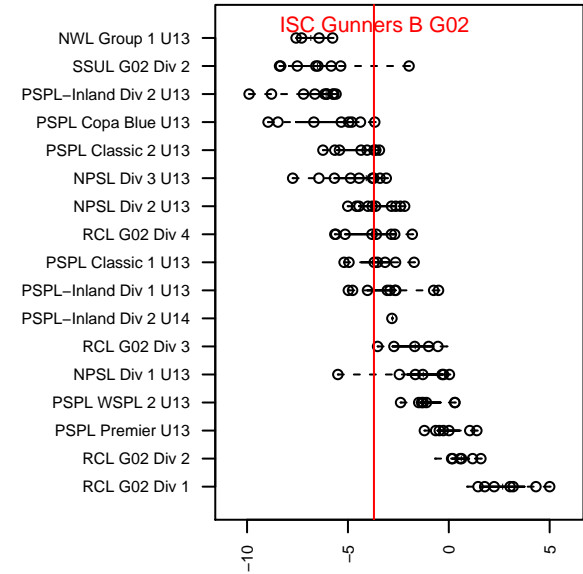

**attack and defense rating
relative to others at age
and all opponents in last 13 months**